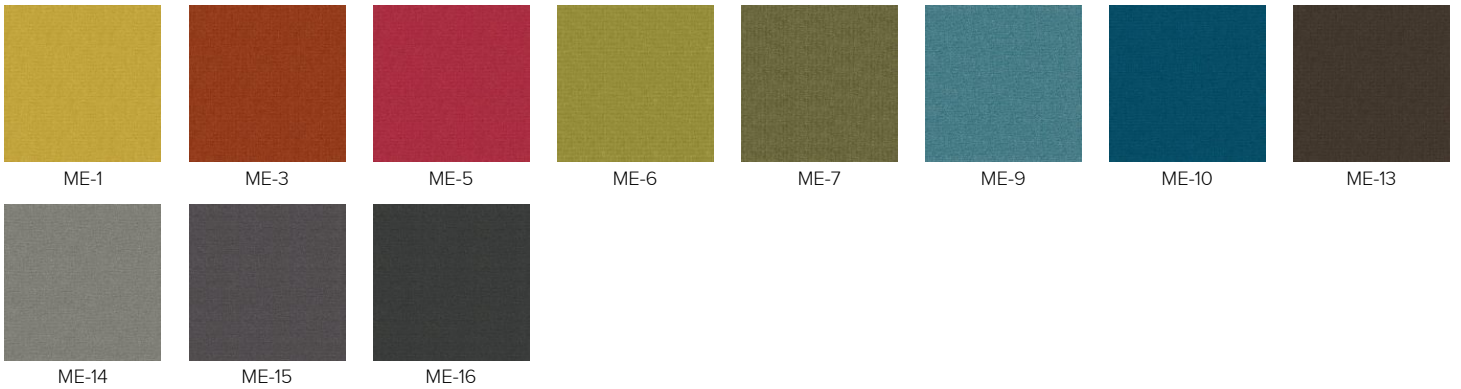

Designer of Hover, WallIn & Seven by Profim

FINISHES

Evo

Martindale: 150,000
Fire Rating: EN1021 Parts 1&2
Weight: 300g/m2
Material: 100% polyester

Medley

Martindale: 75,000
Fire Rating: BS5852 Crib 5
Weight: 364g/m2
Material: 100% Polyester