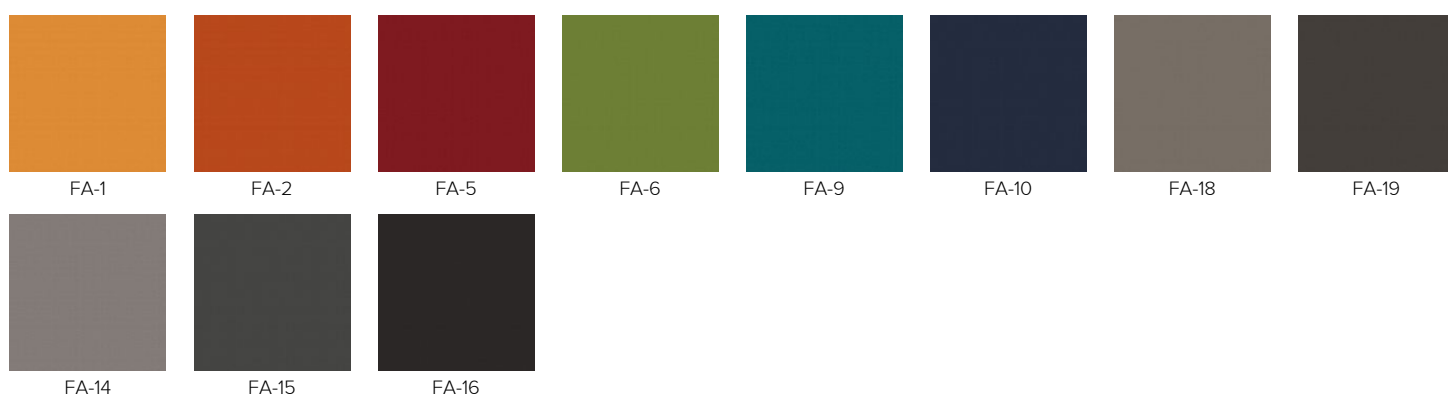

Fame

Martindale: 200,000
Fire Rating: BS5852 Crib 5
Weight: 450g/m2
Material: 95% Wool, 5% Polyamide