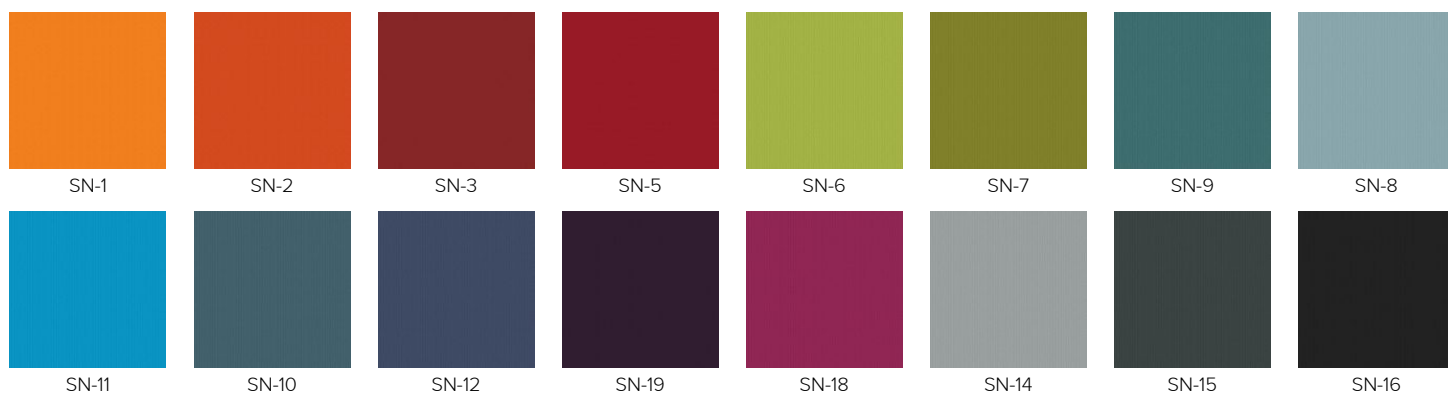

Weight: 328g/m2
Material: 100% Polyester