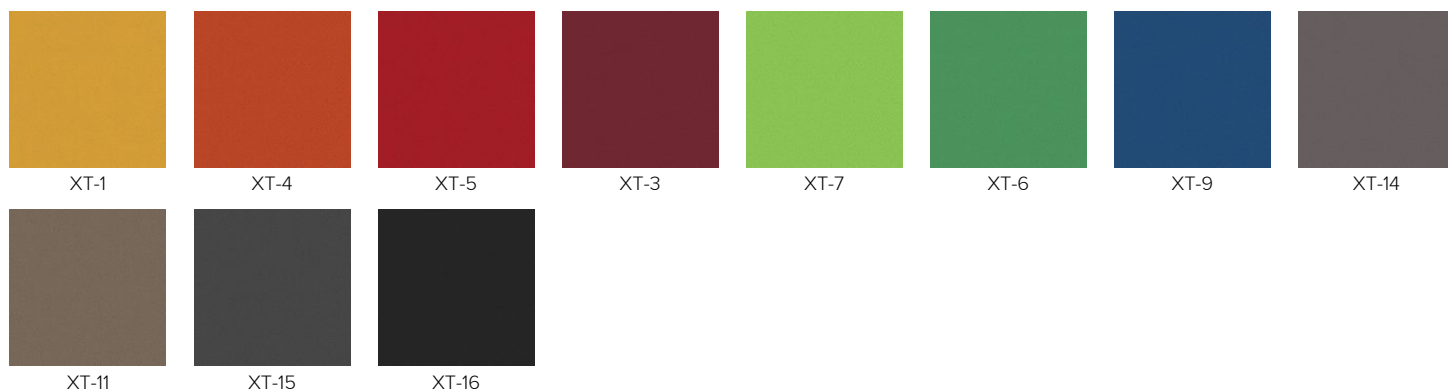

Xtreme

Martindale: 100,000
Fire Rating: BS5852 Crib 5
Weight: 310g/m2
Material: 100% Polyester